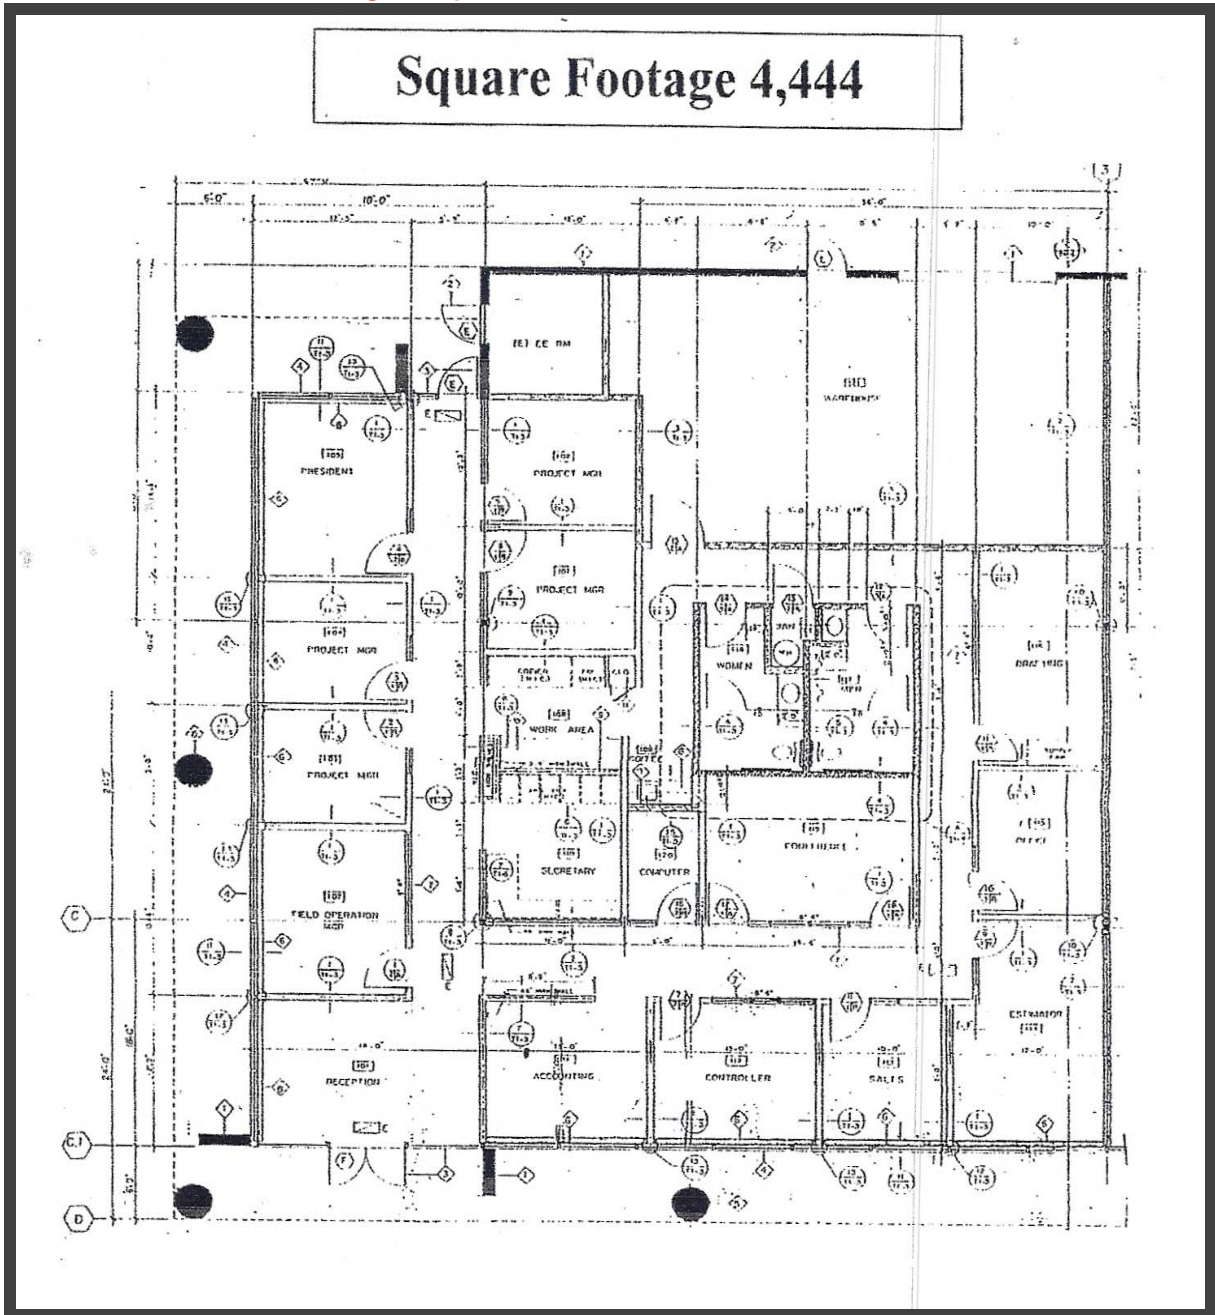

MERIDIAN

Real Estate Services Corporation

40990 Encyclopedia Circle Floor Plan (Not to Scale)

MRESC
Meridian Real
Estate Services
Corp.

For more information contact Exclusive Agent
John L. King
Lic# 00648197
(510) 657-0900
meridiancommercial@sbcglobal.net